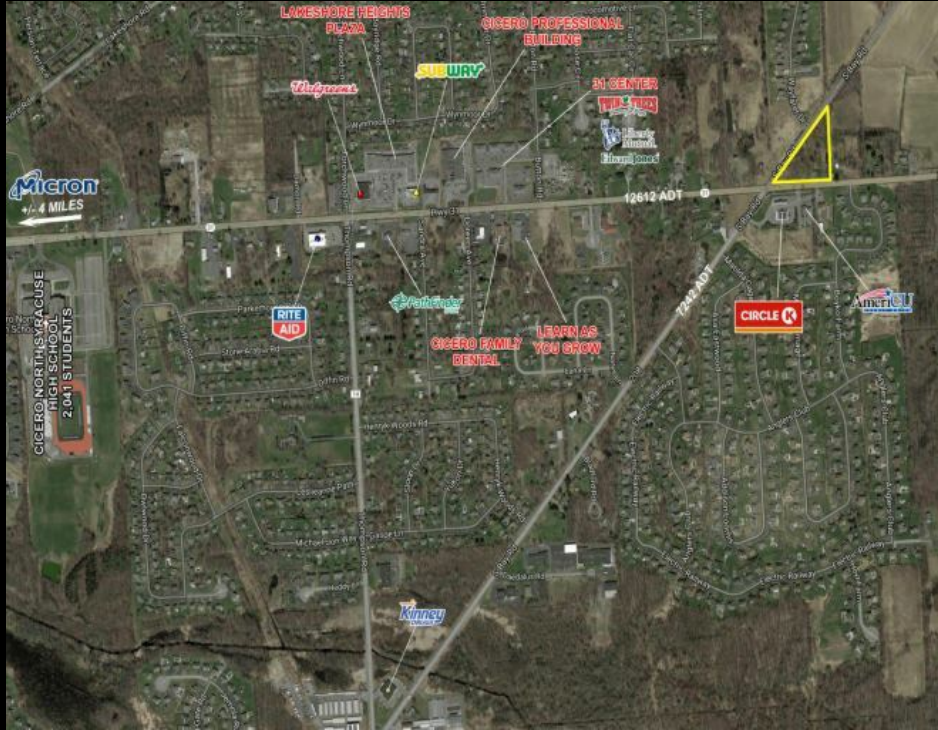

**For Sale OR For Lease - 6417 Route 31 - Negotiable Price  
6417 Route 31, Cicero, New York 13039**

**Listing Contact - 1**

**James W Lavelle**

5845 Widewaters Prky, Suite 100,  
Syracuse, New York 13057  
Work: 315-445-2424

**Widewaters Group Inc**

**Listing Contact - 2**

**Tracy S Lauer**

5845 Widewaters Prky, Suite 100,  
Syracuse, New York 13057  
Work: 315-445-2424

**Widewaters Group Inc**

<b>Basic Information</b>	
Price:	Negotiable
Property Type:	Land
Available Space:	95570.64 SF
REB Listing ID:	COM609