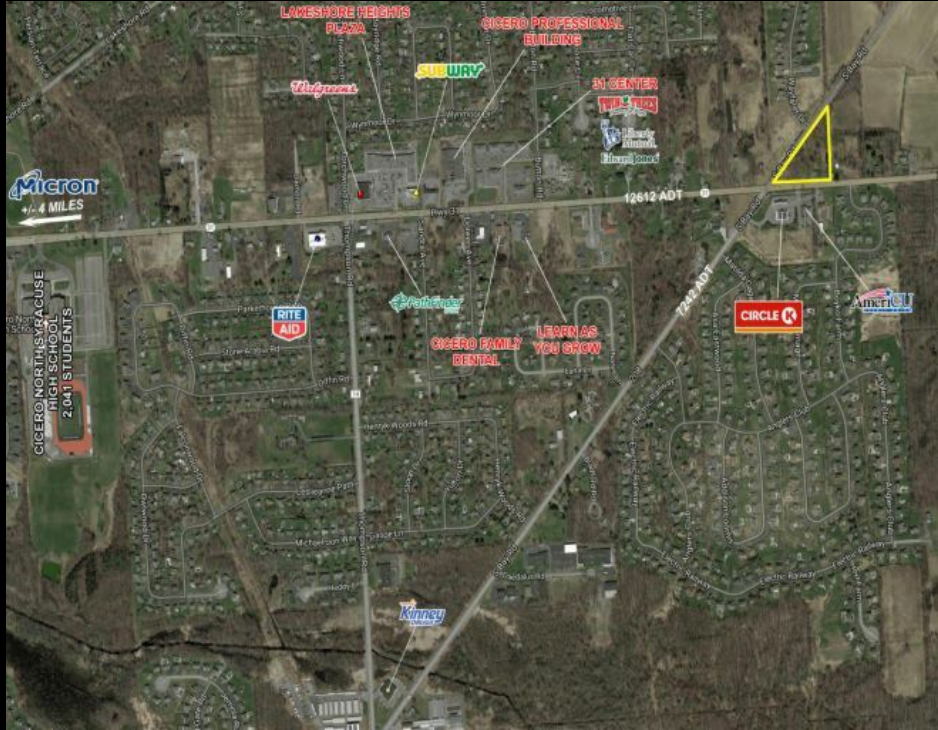

**For Sale OR For Lease - 6417 Route 31 - Negotiable Price
6417 Route 31, Cicero, New York 13039**

Listing Contact - 1

James W Lavelle
Vice President of Retail Leasing
NYS Licensed Associate Real Estate Broker

Widewaters Group Inc

Basic Information	
Price:	Negotiable
Property Type:	Land
Available Space:	95570.64 SF
REC Listing ID:	COM609

Details
Listing Details

*No warranty or representation, express or implied, is made to the accuracy or completeness of the information contained herein, and same is submitted subject conditions, withdrawal without notice, and to any special listing conditions imposed by the property owner(s). As applicable, we make no representation as to the condition of the property (or properties) in question.