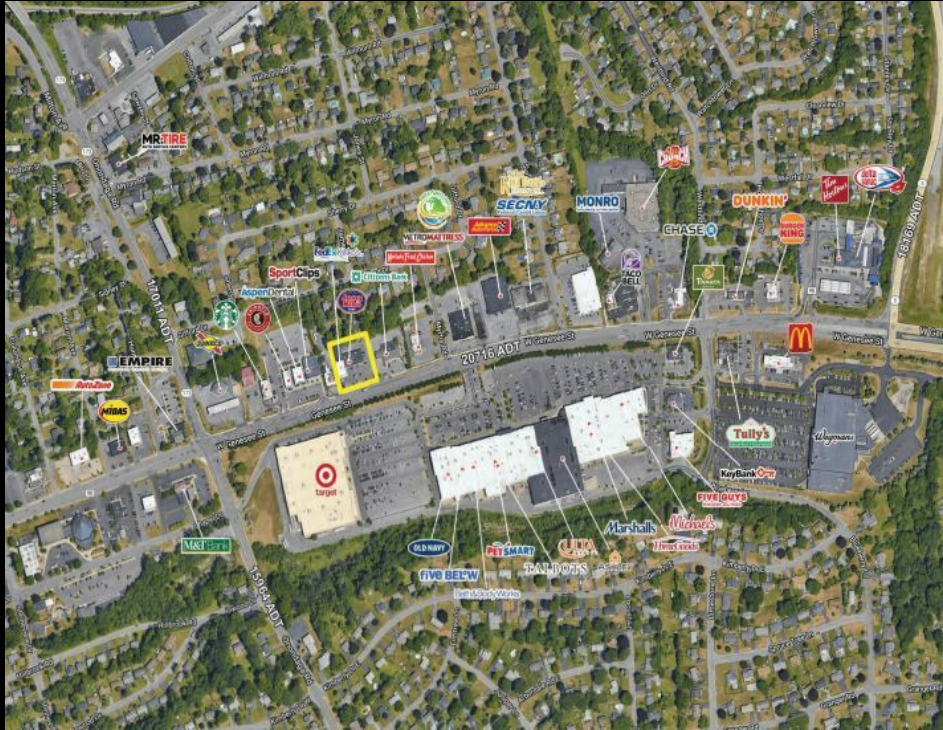

**For Lease - 3528 West Genesee St - Negotiable Price**  
**3528 West Genesee St, Syracuse, New York 13219**

**Listing Contact - 1**

**James W Lavelle**

5845 Widewaters Prky, Suite 100,  
Syracuse, New York 13057  
Work: 315-445-2424

**Widewaters Group Inc**

**Listing Contact - 2**

**Tracy S Lauer**

5845 Widewaters Prky, Suite 100,  
Syracuse, New York 13057  
Work: 315-445-2424

**Widewaters Group Inc**

<b>Basic Information</b>	
Price:	Negotiable
Property Type:	Retail
Property Subtype:	Shopping Center
Available Space:	2775.0 SF
Total Building:	9,681 SF
REB Listing ID:	COM621