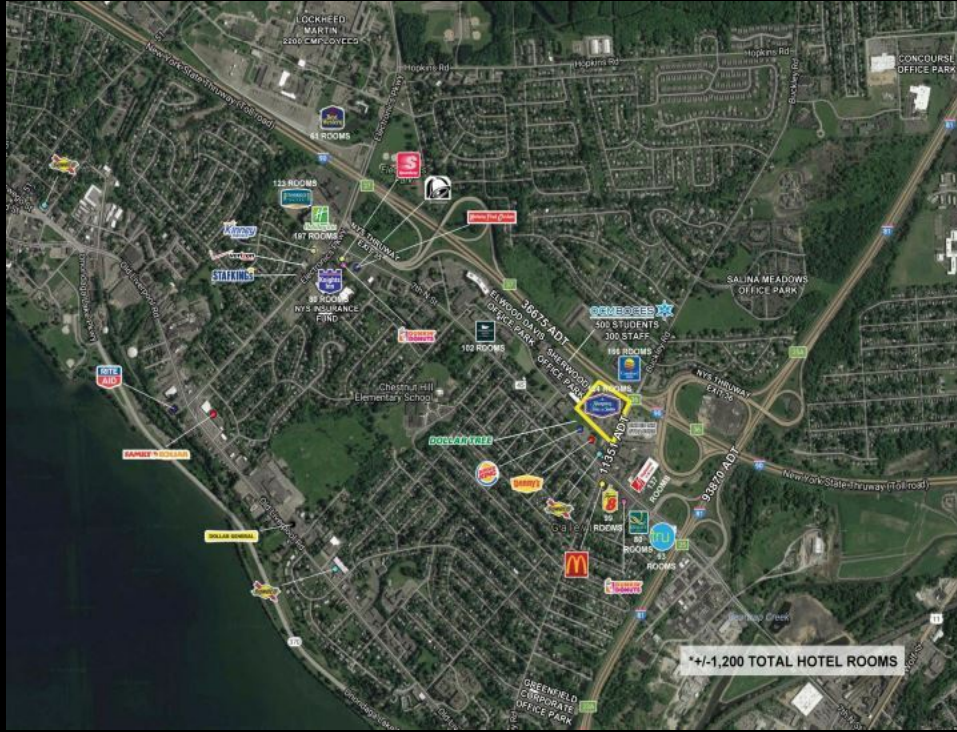

For Lease - 1305 Buckley Rd - Negotiable Price
1305 Buckley Rd, Syracuse, New York 13212

Listing Contact - 1

James W Lavelle

5845 Widewaters Prky, Suite 100,
Syracuse, New York 13057
Work: 315-445-2424

Widewaters Group Inc

Listing Contact - 2

Tracy S Lauer

5845 Widewaters Prky, Suite 100,
Syracuse, New York 13057
Work: 315-445-2424

Widewaters Group Inc

Basic Information	
Price:	Negotiable
Property Type:	Retail
Property Subtype:	Freestanding Building
Available Space:	8335.0 SF
Total Building:	8,335 SF
REB Listing ID:	COM636