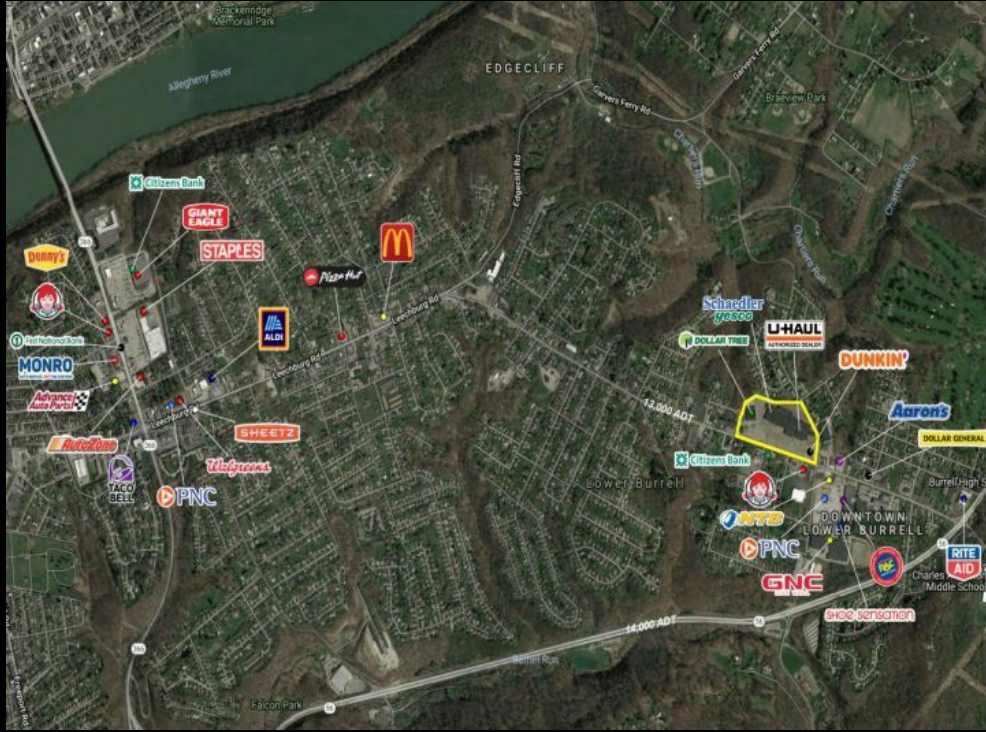

For Lease - 110 Burrell Plaza - Negotiable Price
110 Burrell Plaza, New Kensington, Pennsylvania 15068

Listing Contact - 1

James W Lavelle

5845 Widewaters Prky, Suite 100,
Syracuse, New York 13057
Work: 315-445-2424

Widewaters Group Inc

Listing Contact - 2

Tracy S Lauer

5845 Widewaters Prky, Suite 100,
Syracuse, New York 13057
Work: 315-445-2424

Widewaters Group Inc

Basic Information	
Price:	Negotiable
Property Type:	Retail
Property Subtype:	Freestanding Building
Available Space:	4800.0 SF
REB Listing ID:	COM640