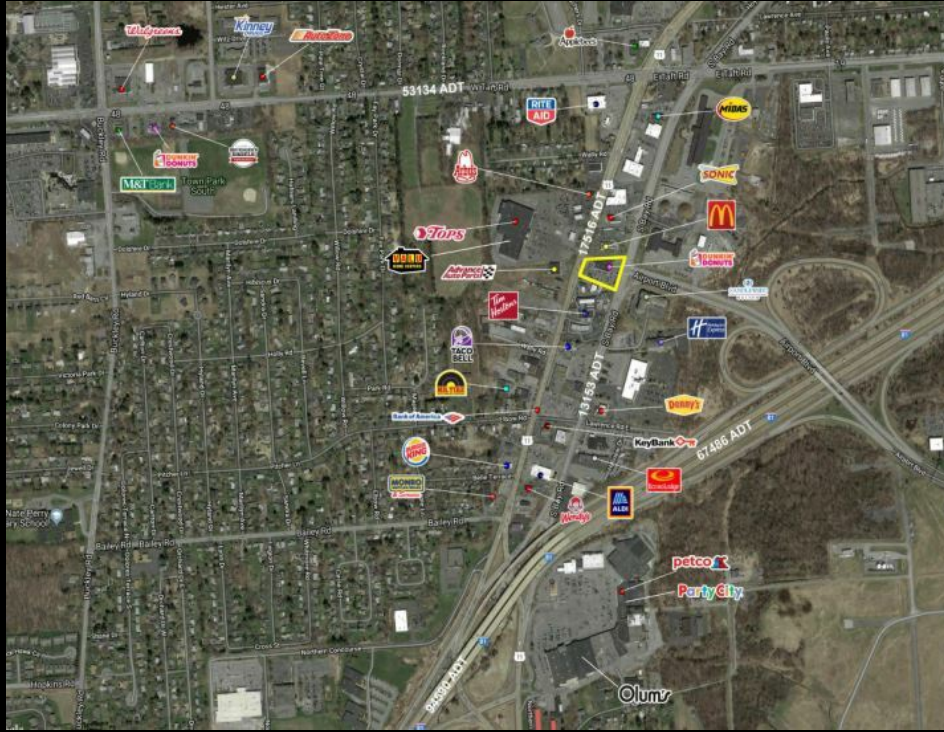

For Sale - 3800 Brewerton Rd - Negotiable Price
3800 Brewerton Rd, Syracuse, New York 13212

Listing Contact - 1

James W Lavelle
5845 Widewaters Prky, Suite 100,
Syracuse, New York 13057
Work: 315-445-2424

Widewaters Group Inc

Listing Contact - 2

Tracy S Lauer
5845 Widewaters Prky, Suite 100,
Syracuse, New York 13057
Work: 315-445-2424

Widewaters Group Inc

Basic Information	
Price:	Negotiable
Property Type:	Investment
Available Space:	9610.0 SF
Total Building:	9,610 SF
REB Listing ID:	COM645