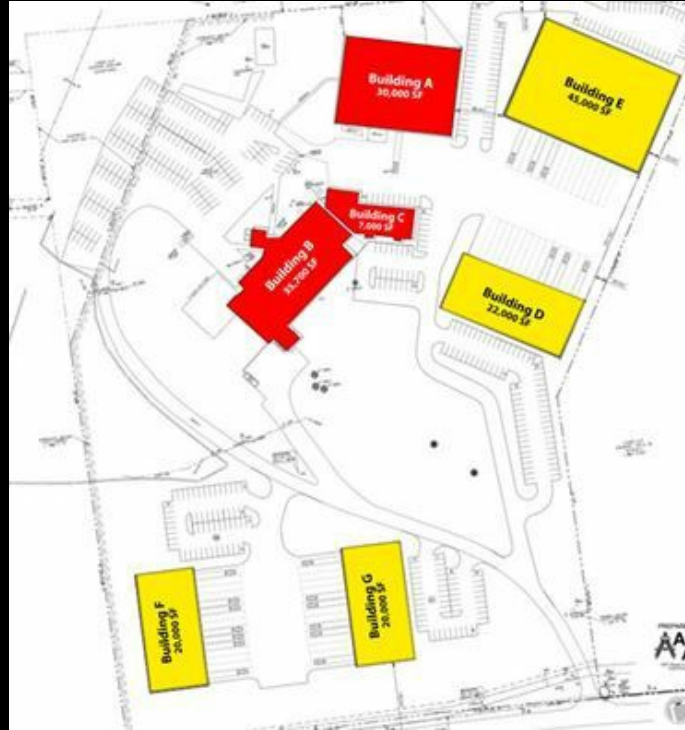

**For Lease - 1315 Route 146 - Negotiable Price
1315 Route 146, Clifton Park, New York 12065**

Listing Contact - 1